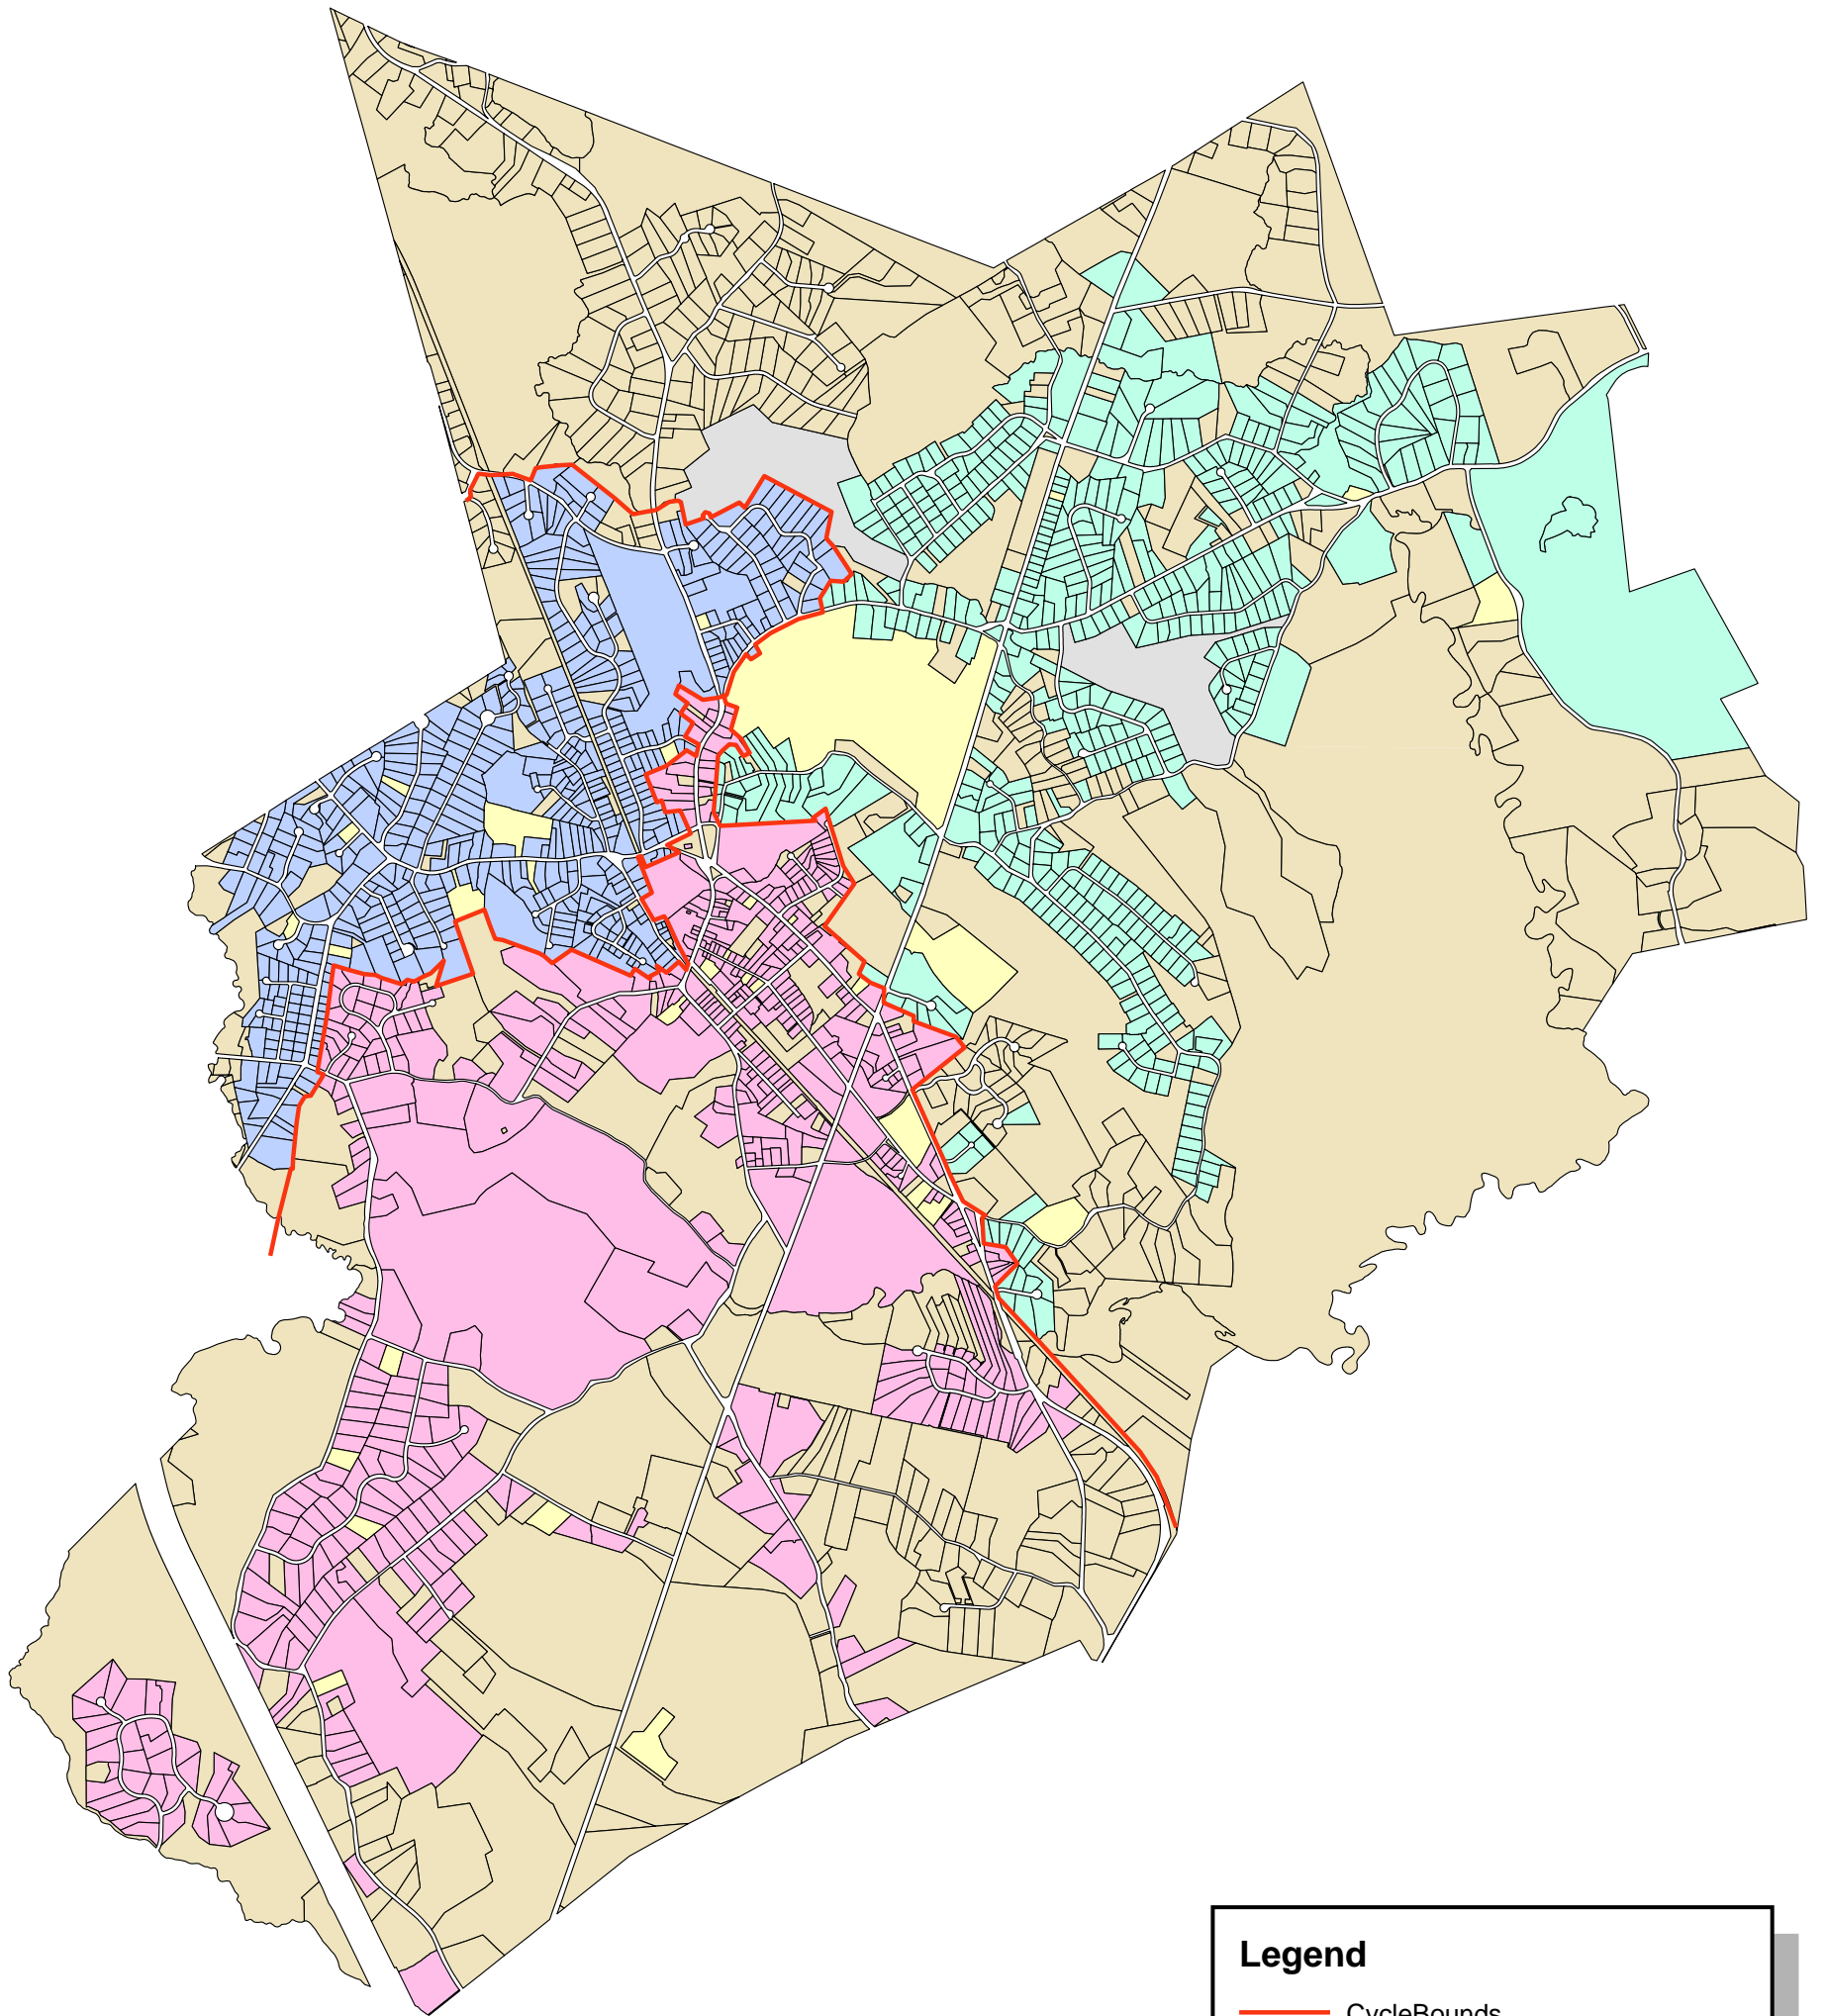

Quarterly Billing Cycles

Legend

- CycleBounds

ReadingRoutes

LastOfbill_per, LastOfbill_cycle

- Monthly Customers
- Quarterly #1 - Jan, Apr, Jul, Oct
- Quarterly #2 - Feb, May, Aug, Nov
- Quarterly #3, Mar, Jun, Sep, Dec
- Seasonal Meters
- Not served by TWD